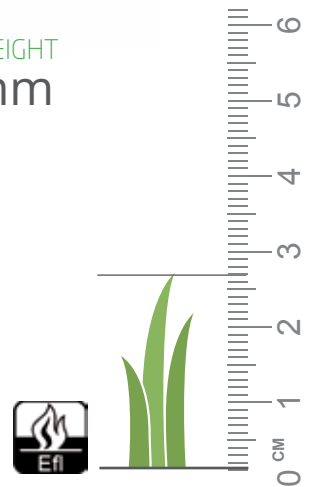

# RIVIERA+ 6672 OLIVE

TECHNICAL SPECIFICATIONS

MADE IN EU

CONTENT  
70% PE  
30% PP

PILE WEIGHT  
970 gr/m<sup>2</sup>  
(±10%)

PILE HEIGHT  
25 mm  
(±10%)

TOTAL WEIGHT  
1.960 gr/m<sup>2</sup>  
(±10%)

BACKING  
MARINE  
BACKING

TOTAL HEIGHT  
27 mm  
(±10%)

**WARRANTY**

800 KLY  
(CHECK SEPARATE DOC)

**REMARKS**

Please notice colour might slightly vary from batch to batch, batches must not be mixed.

We reserve the right to alter technical specifications without prior notice.