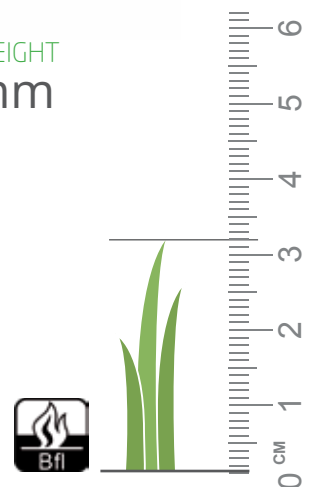

# X-TINGUISH 30 7040 DEEP GREEN

2020 COLLECTION  
TECHNICAL SPECIFICATIONS

MADE IN EU

CONTENT  
100% PE

PILE WEIGHT  
1.200 gr/m  
(±10%)

TOTAL WEIGHT  
2.400 gr/m<sup>2</sup>  
(±10%)

BACKING  
XTINGUISH  
MARINE

TOTAL HEIGHT  
32 mm  
(±10%)

PILE HEIGHT  
30 mm  
(±10%)

INDOOR USE ONLY

STANDARD  
ROLLS

PILE IN  
2 / 4 m WIDTH X 25 m LENGTH

REMARKS

Please notice colour might slightly vary from batch to batch, batches must not be mixed.